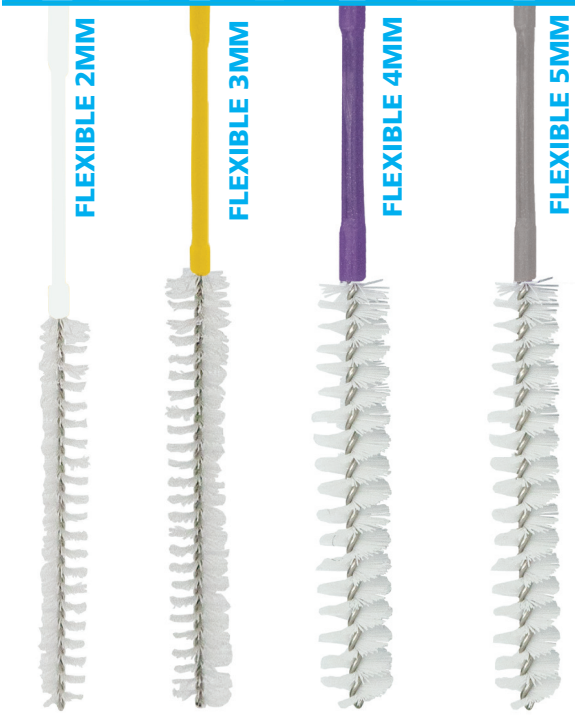

FLEXIBLE

Flexible brush diameter (Ø) ranging from 2 mm to 5 mm