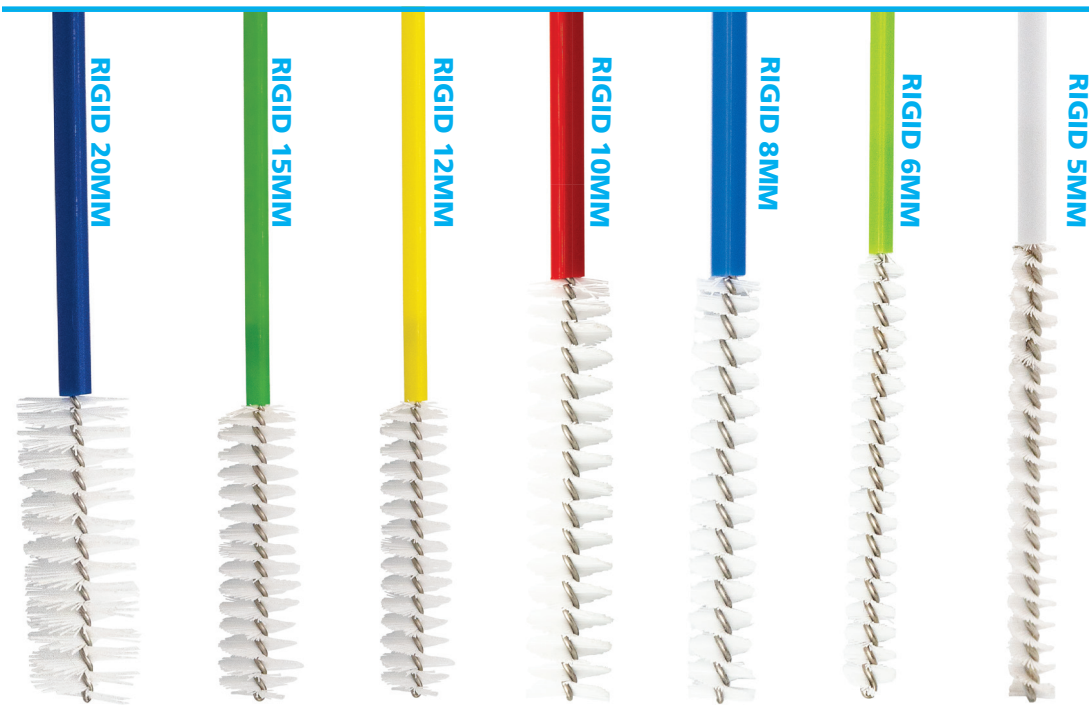

RIGID

Rigid brush diameter (Ø) ranging from 5 mm to 20 mm

BRUSH SELECTION SYSTEM (Actual Size)

2mm 0.078	3 mm 0.118"	4 mm 0.157"	5 mm 0.196"	6 mm 0.236"	8 mm 0.314"	10 mm 0.394"	12 mm 0.472"	15 mm 0.591"	20 mm 0.787"